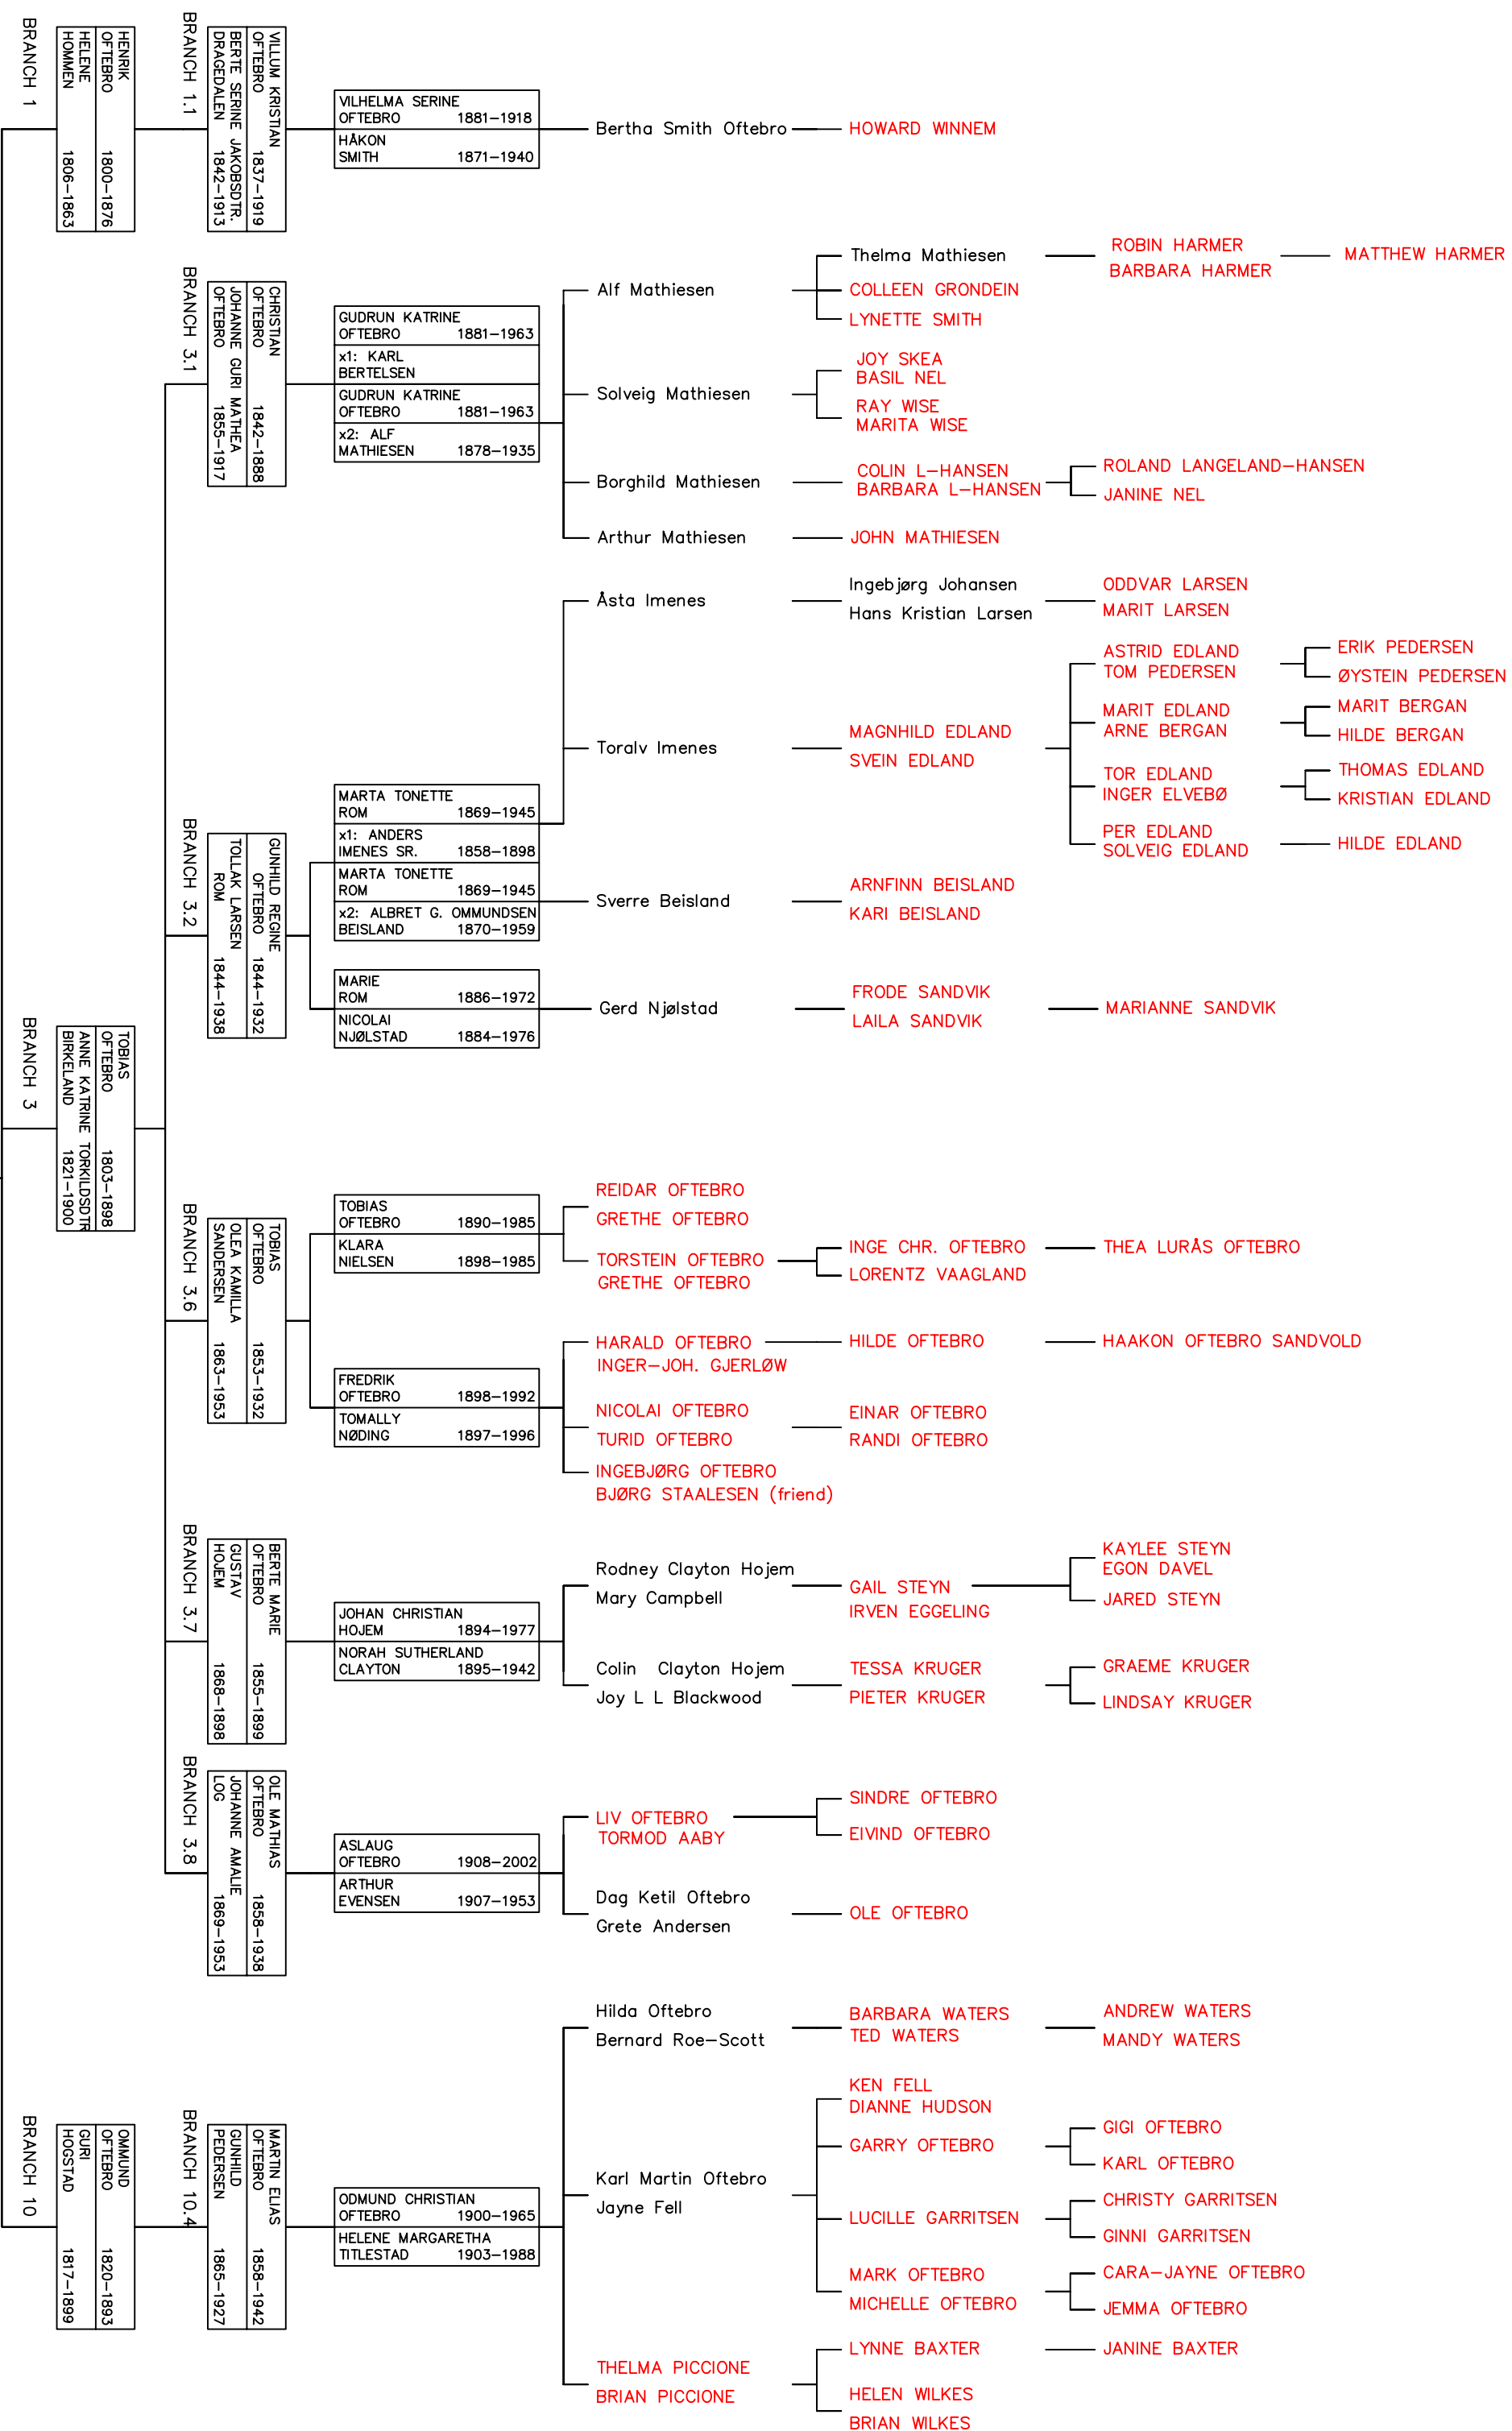

THE OFTEBRO FAMILY REUNION IN KWAZULU-NATAL, SOUTH AFRICA, JULY 2007  
 GRAPHICAL FAMILY TREE PRESENTING THE CONNECTIONS BETWEEN THE REUNION PARTICIPANTS

FOR MORE DETAILED INFORMATIONS ABOUT THE EXTENDED OFTEBRO FAMILY,  
 PLEASE CHECK THE FAMILY BOOK OR THE WEB-SITE WWW.OFTEBRO.COM.  
 JUNE 15TH 2007, INGE CHR. OFTEBRO